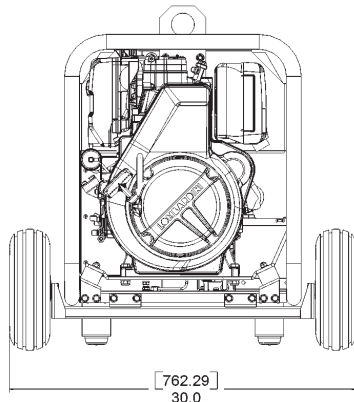

#### WEIGHTS AND DIMENSIONS

- 260lbs
- 28.0"L x 20.5"W x 23.38" H

### OPTIONAL MOBILITY / SKY HOOK KIT

- 10" pneumatic tires allow easy movement
- Massive 1.00" square tube drop axle
- Rest brackets with elastomeric pad prevent "walking"
- Swing down handle stores out of the way during operation or transport
- Center hook for lifting

KG5-1L2

Standard control panel

Deluxe control panel

[711.20]  
28.00

[520.70]  
20.50

[596.90]  
23.50

[683.10]  
26.89

[746.60]  
29.39

[709.68]  
27.94 (HANDLE "DOWN")

[970.87]  
38.22 (HANDLE "UP")

[762.29]  
30.0

Shown with optional mobility / sky hook kit