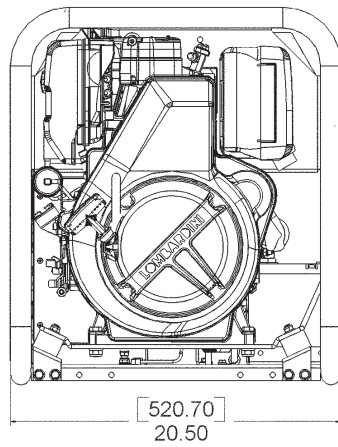

#### WEIGHTS AND DIMENSIONS

- 260lbs
- 28.0"L x 20.5"W x 23.38" H

KG5-1L2

Standard control panel

Deluxe control panel

[711.20]  
28.00

[520.70]  
20.50

[596.90]  
23.50

[683.10]  
26.89

[746.60]  
29.39

[709.68]  
27.94 (HANDLE "DOWN")

[970.87]  
38.22 (HANDLE "UP")

[762.29]  
30.0

Shown with optional mobility / sky hook kit