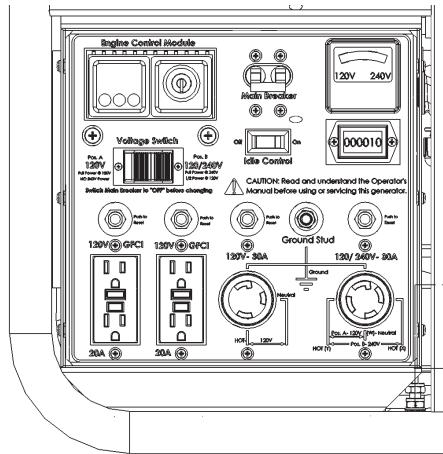

#### DELUXE CONTROL PANEL

(Standard panel plus)

- Voltage selection switch: 120V or 120/240V
- Optional engine idle control circuit/switch

**SEE REVERSE SIDE FOR DRAWINGS**

### OPTIONAL MOBILITY / SKY HOOK KIT

- 10" pneumatic tires allow easy movement
- Massive 1.00" square tube drop axle
- Rest brackets with elastomeric pad prevent "walking"
- Swing down handle stores out of the way during operation or transport
- Center hook for lifting

KG5-1L2

Standard control panel

Deluxe control panel

[711.20]  
28.00

[520.70]  
20.50

[596.90]  
23.50

[683.10]  
26.89

[746.60]  
29.39