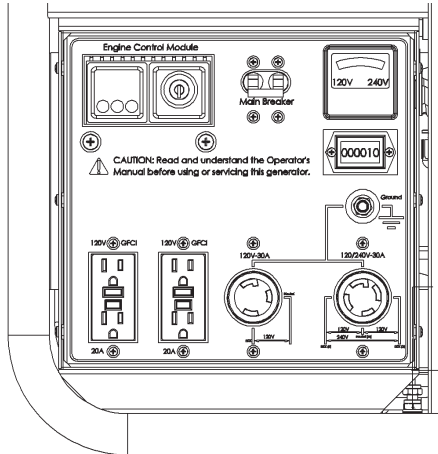

KG5-1L2

Standard control panel