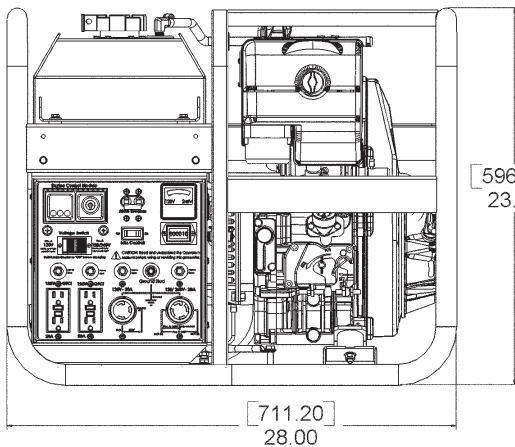

#### WEIGHTS AND DIMENSIONS

- 260lbs
- 28.0"L x 20.5"W x 23.38" H

### OPTIONAL MOBILITY / SKY HOOK KIT

- 10" pneumatic tires allow easy movement
- Massive 1.00" square tube drop axle
- Rest brackets with elastomeric pad prevent "walking"
- Swing down handle stores out of the way during operation or transport
- Center hook for lifting

KG5-1L2

Standard control panel

Deluxe control panel

[711.20]  
28.00

[520.70]  
20.50

[596.90]  
23.50

[683.10]  
26.89

[746.60]  
29.39