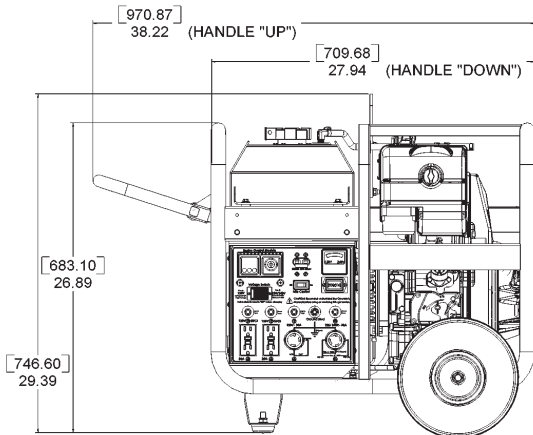

#### WEIGHTS AND DIMENSIONS

- 260lbs
- 28.0"L x 20.5"W x 23.38" H

### OPTIONAL MOBILITY / SKY HOOK KIT

- 10" pneumatic tires allow easy movement
- Massive 1.00" square tube drop axle
- Rest brackets with elastomeric pad prevent "walking"
- Swing down handle stores out of the way during operation or transport
- Center hook for lifting

KG5-1L2

Standard control panel

Deluxe control panel

[711.20]  
28.00

[520.70]  
20.50

[596.90]  
23.50

[683.10]  
26.89

[746.60]  
29.39

[709.68]  
27.94 (HANDLE "DOWN")

[970.87]  
38.22 (HANDLE "UP")

[762.29]  
30.0

Shown with optional mobility / sky hook kit