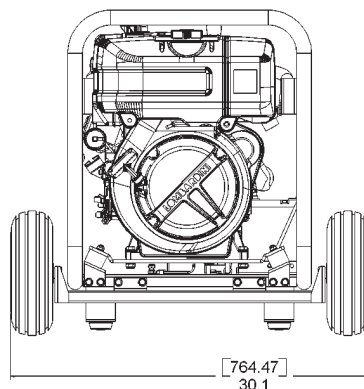

KG5-1L2-eco

Shown with optional wheel kit

We're Your Power Source!

Custom Designed Equipment

Generators

Pressure Washers

Water Pumps

Light Towers

Work Lights

Power Cords

KennedyPower.com
Kennedy Power, Inc.
206 North Industrial Way
Canton, GA 30144
770.479.2350 or toll free
(outside GA) 866.kenpower
cs@kennedypower.com

Kennedy!
Power **KP**