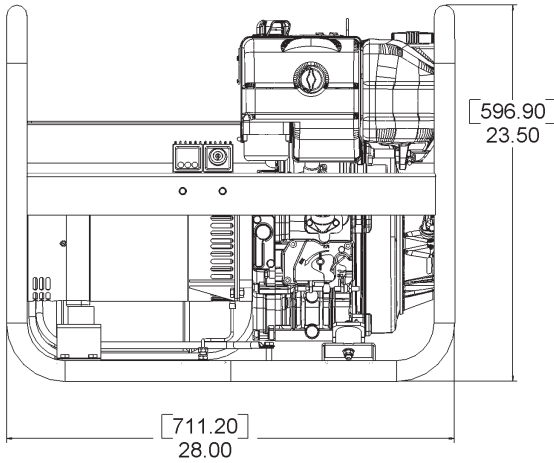

KG5-1L2-eco

Shown with optional wheel kit

We're Your Power Source!

Custom Designed Equipment

Generators

Pressure Washers

Water Pumps

Light Towers

Work Lights

Power Cords

KennedyPower.com
Kennedy Power, Inc.
206 North Industrial Way
Canton, GA 30144
770.479.2350 or toll free
(outside GA) 866.kenpower
cs@kennedypower.com

Kennedy!
Power **KP**