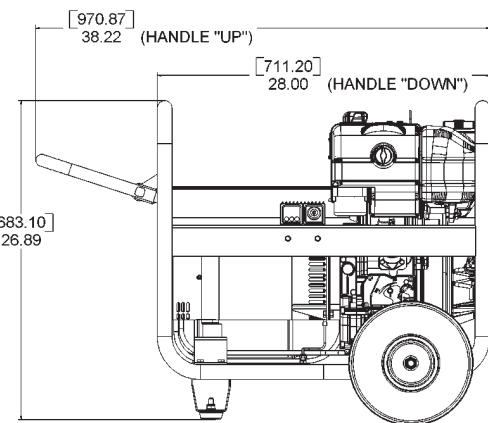

KG5-1L2-eco

Shown with optional wheel kit

We're Your Power Source!

Custom Designed Equipment

Generators

Pressure Washers

Water Pumps

Light Towers

Work Lights

Power Cords

KennedyPower.com
Kennedy Power, Inc.
206 North Industrial Way
Canton, GA 30144
770.479.2350 or toll free
(outside GA) 866.kenpower
cs@kennedypower.com

Kennedy!
Power **KP**