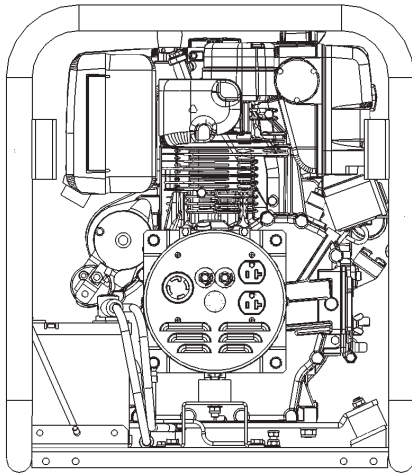

KG5-1L2-eco

Shown with optional wheel kit

We're Your Power Source!

Custom Designed Equipment

Generators

Pressure Washers

Water Pumps

Light Towers

Work Lights

Power Cords

KennedyPower.com
Kennedy Power, Inc.
206 North Industrial Way
Canton, GA 30144
770.479.2350 or toll free
(outside GA) 866.kenpower
cs@kennedypower.com

Kennedy!
Power **KP**