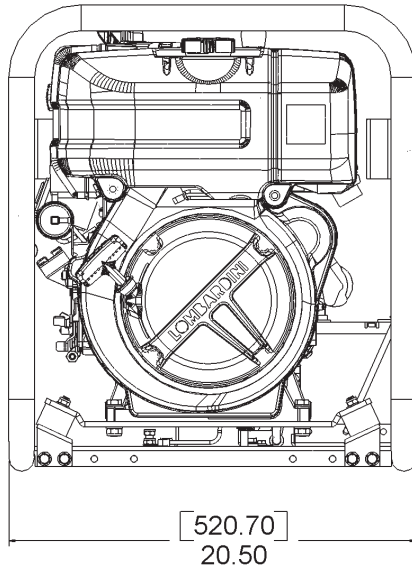

KG5-1L2-eco

Shown with optional wheel kit

We're Your Power Source!

Custom Designed Equipment

Generators

Pressure Washers

Water Pumps

Light Towers

Work Lights

Power Cords

KennedyPower.com
Kennedy Power, Inc.
206 North Industrial Way
Canton, GA 30144
770.479.2350 or toll free
(outside GA) 866.kenpower
cs@kennedypower.com

Kennedy!
Power **KP**