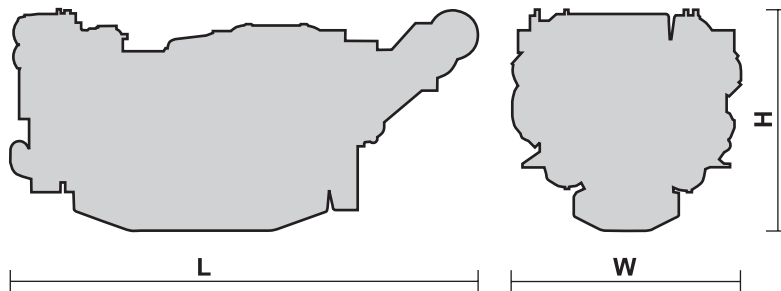

## V12 ENT M11 FOR MARINE APPLICATIONS

Thermodynamic cycle		Diesel 4 stroke - C.R.
Air intake		TAA
Arrangement		V12
Bore x Stroke	mm	145 X 152
Total displacement	l	30.1
Valves per cylinder		4
Cooling		liquid
Direction of rotation (viewed facing flywheel)		CCW

L = 2489 mm

W = 1223 mm

H = 1181 mm

Weight : kg