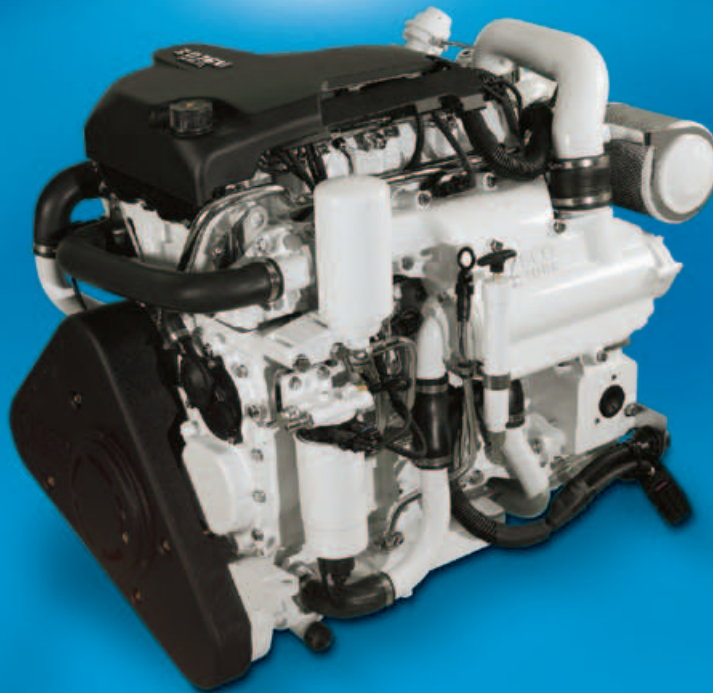

SOFIM HPI 230

S30 ENT M23

FOR MARINE APPLICATIONS
4 CYLINDERS IN LINE - DIESEL CYCLE
169 kW (230 CV) @ 4000 rpm (A1)
129 kW (175.5 CV) @ 3500 rpm (B)
85 kW (115.6 CV) @ 3500 rpm (C)

PRELIMINARY

T E C H N O L O G I C A L E X C E L L E N C E

**IVECO
MOTORS**

FPT
POWERTRAIN TECHNOLOGIES

S30 ENT M23 FOR MARINE APPLICATIONS

Thermodynamic cycle		Diesel 4 stroke - C.R.
Air intake		TAA
Arrangement		4L
Bore x Stroke	mm	95.8 X 104
Total displacement	l	2.998
Valves per cylinder		4
Cooling		liquid
Direction of rotation (viewed facing flywheel)		CCW

A1 = High performance crafts.
Full throttle operation restricted within 10% of total use period.
Cruising speed at engine rpm < 90% of rated speed setting - Maximum useage :
- 300 hours per year (A1 service)