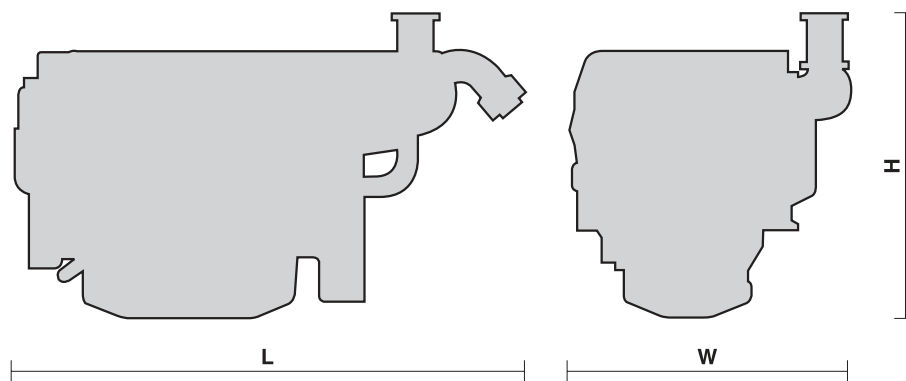

PRELIMINARY

T E C H N O L O G I C A L E X C E L L E N C E

**IVECO
MOTORS**

C78 ENT M55 FOR MARINE APPLICATIONS

Thermodynamic cycle		Diesel 4 stroke - D.I.
Air intake		TAA
Arrangement		6L
Bore x Stroke	mm	115 X 125
Total displacement	l	7,8
Valves per cylinder		4
Cooling		liquid
Direction of rotation (viewed facing flywheel)		CCW

L = 1771 mm
 W = 1000 mm
 H = 1077 mm

HEAD OFFICE AND BRANCHES

IVECO S.p.A.

Iveco Motors
 Lungo Stura Lazio, 49 - 10156 Torino
 Tel. +39 (011) 0076245 - Fax +39 (011) 0076275
 www.ivecomotors.com

Italy IVECO S.p.A.