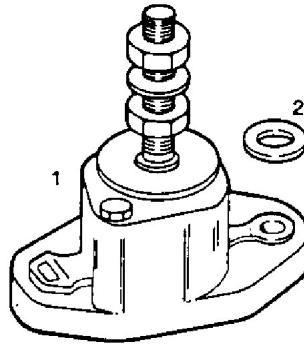

ADJUSTABLE ELASTIC PADS

A04060503

Item	Part number	Q.ty	Description	See also	Producer Note
1	8032312	4	RUBBER PAD		
2	17096050	8	WASHER Ø20X37 MM		